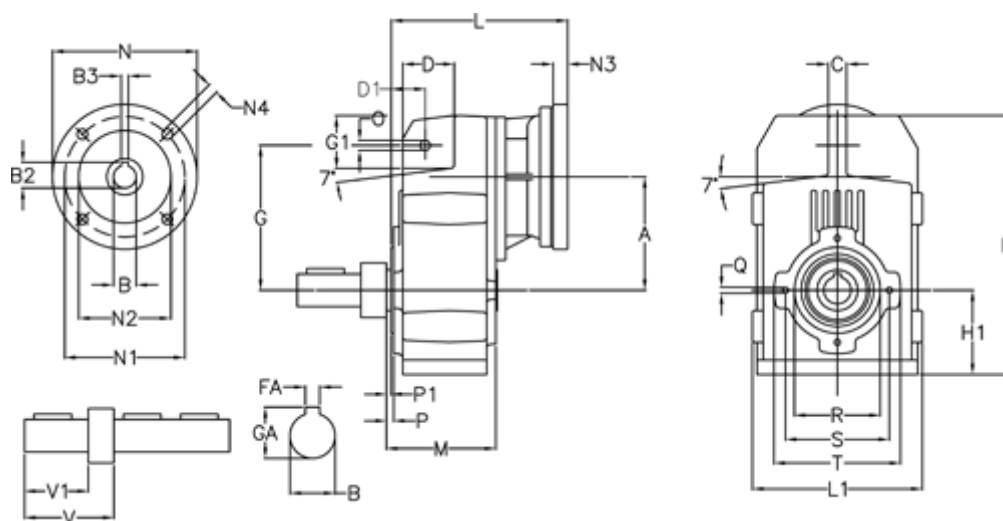

Article number: 29560303771220
 Description: Shaft mounted gear
 A312R-37,7-P63B5

Measures

A = 150.50	FA = 10	M = 125.0	Q = M10x17
B = 35	G = 170	N = 140	R = 110
B1 = 11	G1 = 84.0	N1 = 115	S = 130
B2 = 12.8	GA = 38.0	N2 = 95	T = 150
B3 = 4	H = 326.0	N4 = M8x19	V = 93.0
C = 20	H1 = 102.0	O = 13	V1 = 60
D = 68.0	L = 225.5	P = 6.5	
D1 = 54.0	L1 = 210	P1 = 3.5	